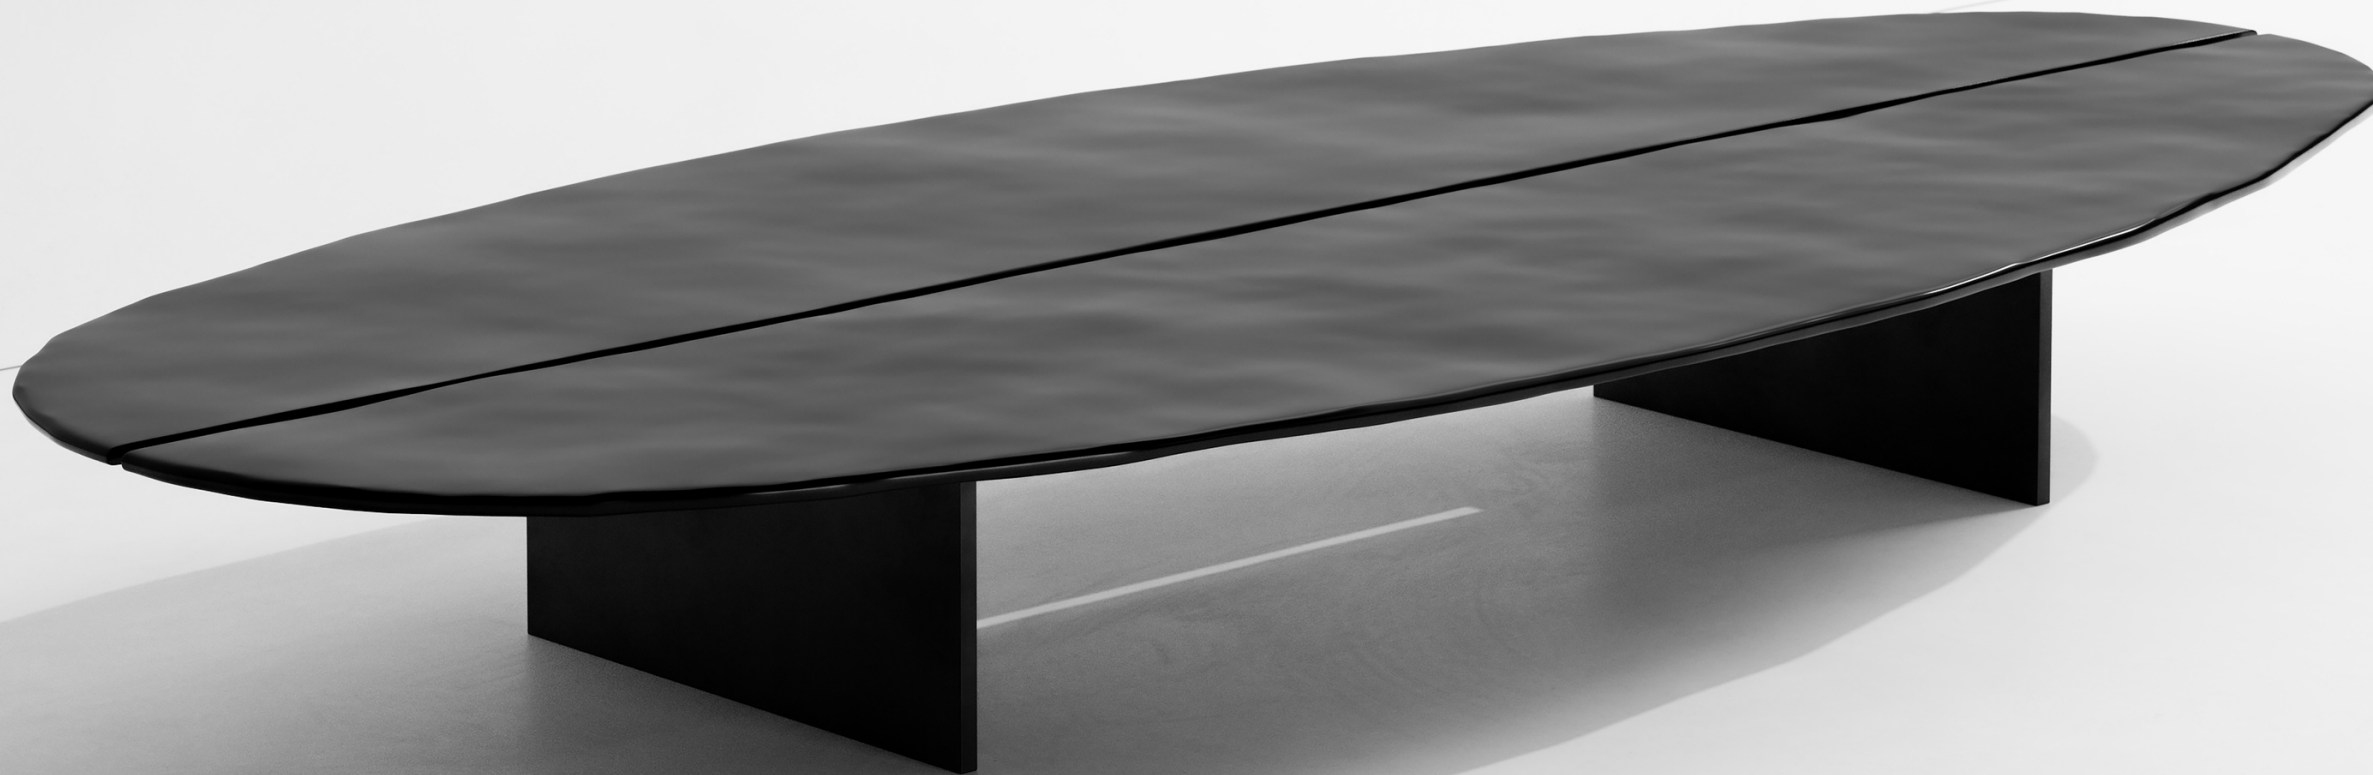

SIZE 1 15"D X 20"H

SIZE 2 15"D X 22"H

SIZE 3 15"D X 24"H

BLACK PEBBLE COFEE TABLE

2022

MATERIALS
CAST BRONZE

FINISH
BLACK PATINA

MEASUREMENTS
72" L X 32" D X 12" H