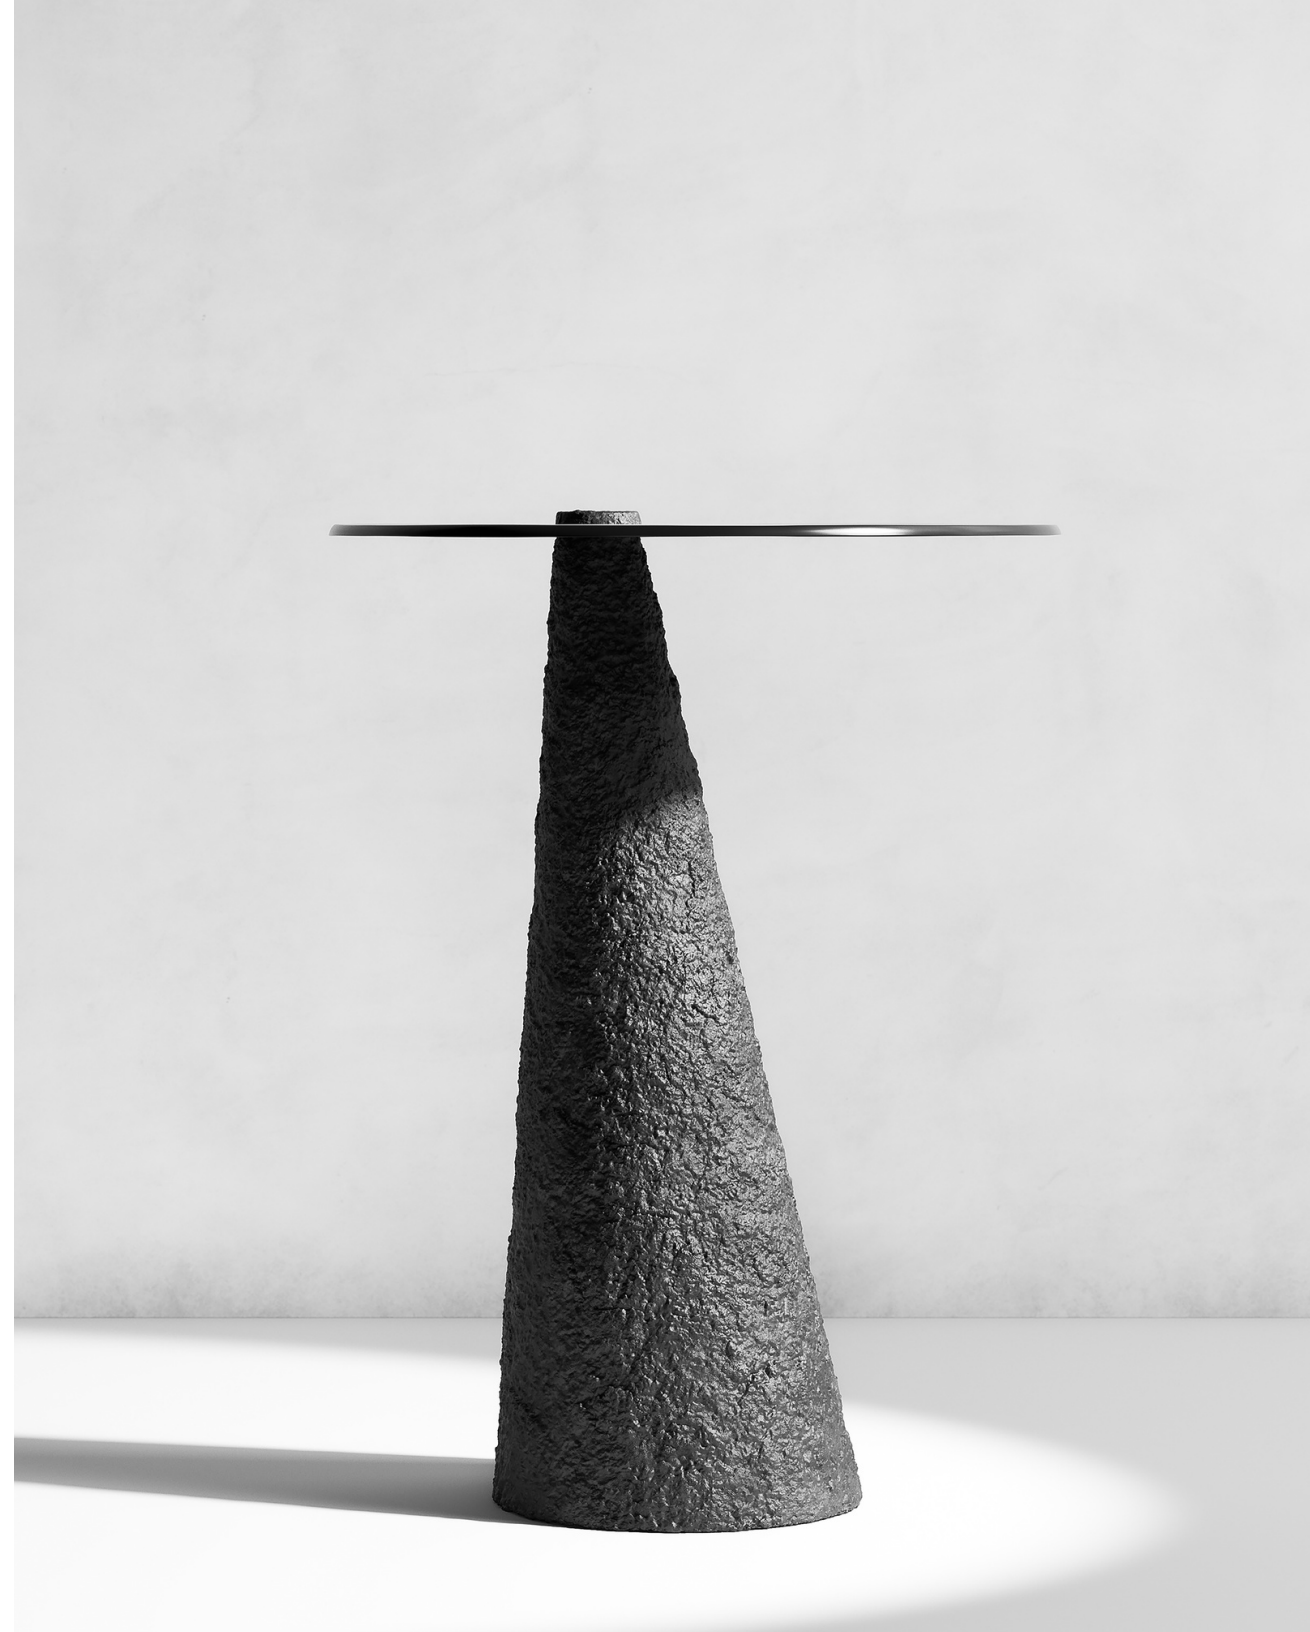

NERO SIDE TABLE

2022

MATERIALS
CAST BRONZE

FINISH
BLACK PATINA

MEASUREMENTS
SIZE 1 15"D (APROX) X 20"H
SIZE 2 15"D (APROX) X 22"H
SIZE 3 15"D (APROX) X 24"H