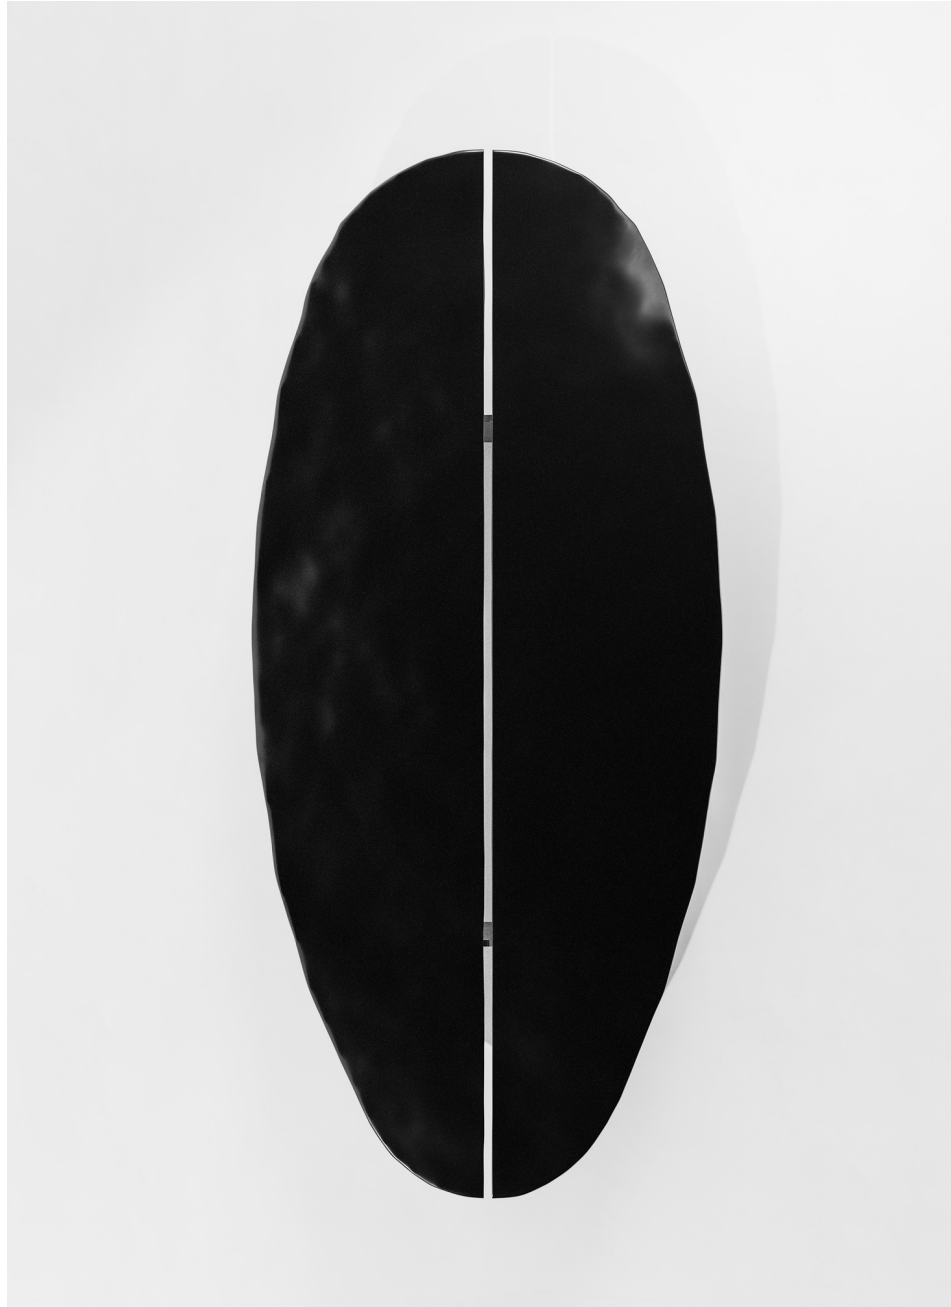

SIZE 1 15"D X 20"H

SIZE 2 15"D X 22"H

SIZE 3 15"D X 24"H

BLACK PEBBLE COFEE TABLE

2022

MATERIALS
CAST BRONZE

FINISH
BLACK PATINA

MEASUREMENTS
72" L X 32" D X 12" H